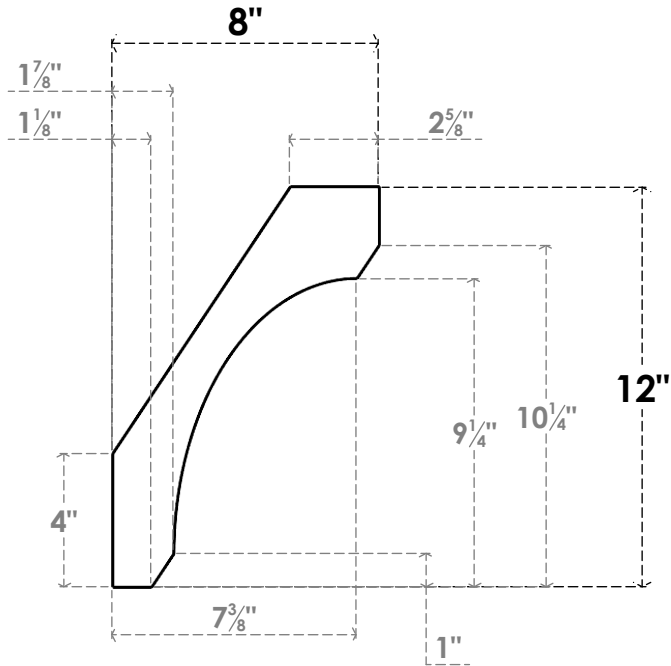

ITEM NUMBER: BRCPC055X08000X1200LEC

5 1/2"W X 8"D X 12"H LEGACY ARCHITECTURAL GRADE PVC CLOSED KNEE BRACE

SIDE PROFILE

FRONT PROFILE

ISOMETRIC

EKENA MILLWORK
2300 WEST MAIN ST.
CLARKSVILLE, TX 75426
TOLL FREE: 866-607-0453
WWW.EKENAMILLWORK.COM