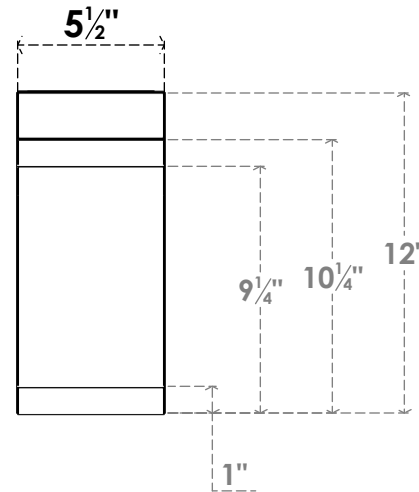

ITEM NUMBER: BRCPC055X08000X1200LEC

5 1/2"W X 8"D X 12"H LEGACY ARCHITECTURAL GRADE PVC CLOSED KNEE BRACE

SIDE PROFILE

FRONT PROFILE

ISOMETRIC

EKENA MILLWORK
2300 WEST MAIN ST.
CLARKSVILLE, TX 75426
TOLL FREE: 866-607-0453
WWW.EKENAMILLWORK.COM